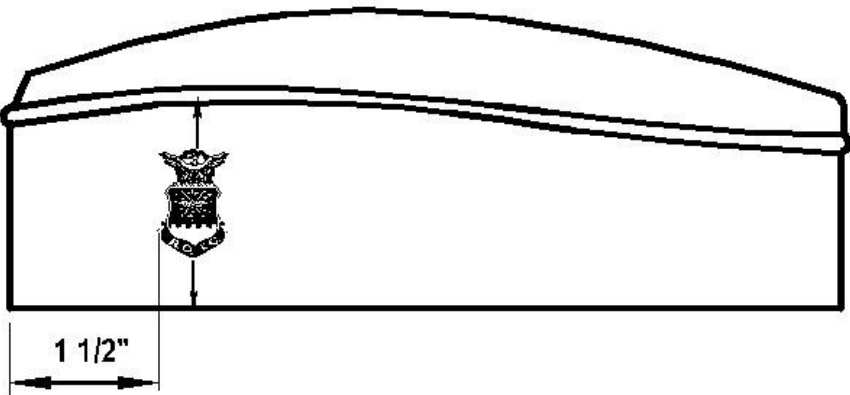

CADET MALE HEADGEAR

SERVICE CAP

FLIGHT CAP

centered top to bottom and
1 1/2 inches from front of cap

Officers wear hat insignia with stars
Insignia without stars is worn by enlisted