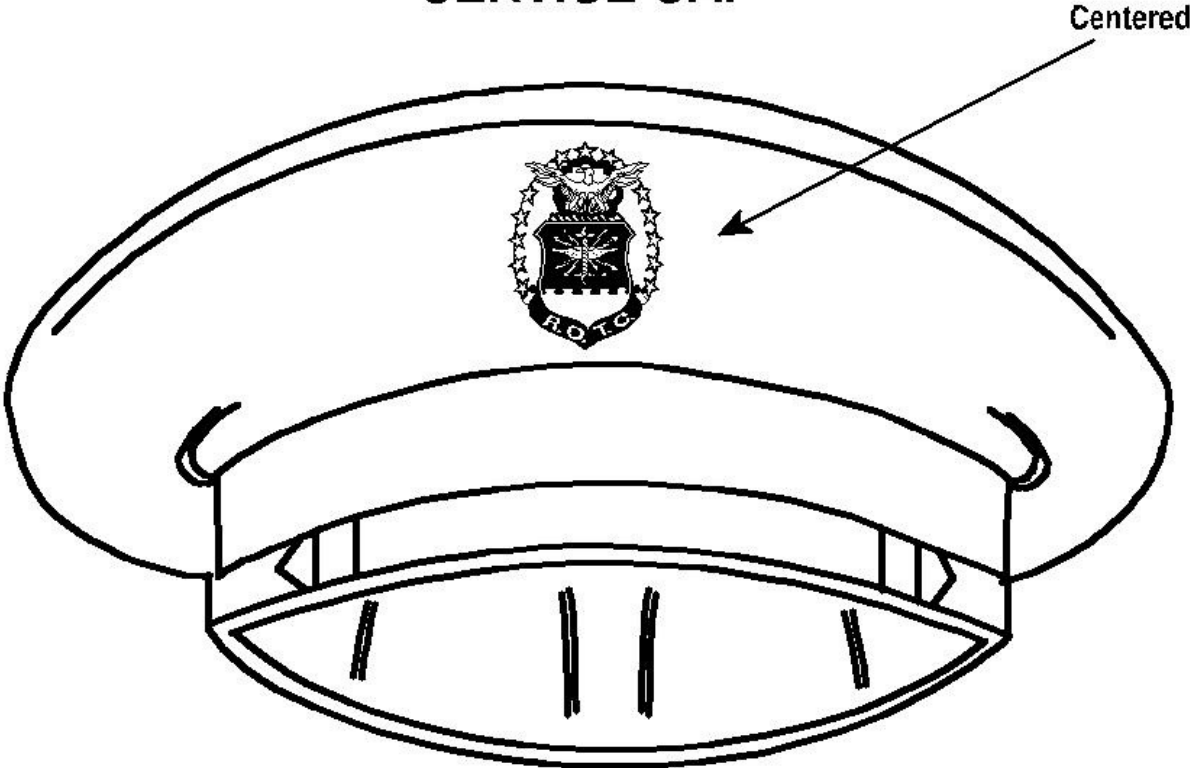

CADET MALE HEADGEAR

SERVICE CAP

FLIGHT CAP

centered top to bottom and
1 1/2 inches from front of cap

Officers wear hat insignia with stars
Insignia without stars is worn by enlisted